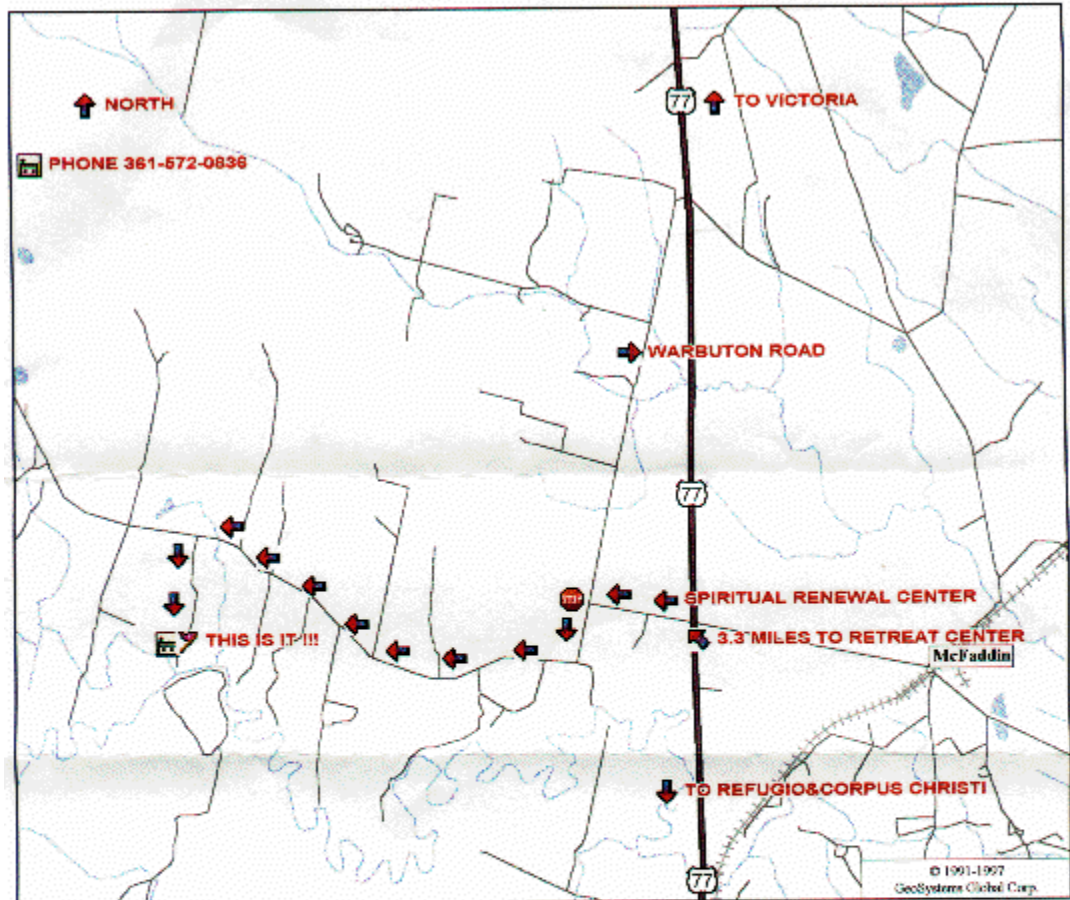

Spiritual Renewal Center

- County Boundary
- Water
- Railroad
- Minor Road
- Secondary Road
- Point of Interest

1.2 miles

The Spiritual Renewal Center is located on the San Antonio River Road about 20 miles southwest of Victoria. Take Highway 77 South of Victoria, until you reach a sign reading McFaddin 2. A little past this sign is a small sign on the right that says Spiritual Renewal Center. Turn here to the right. Go down to the stop sign and turn left on San Antonio River Road. Keep following that road about 3 miles. (The road has many twists and turns, so be careful). You will pass two cattle guards. After the second cattle guard, down the road on your left hand side, you will see the entrance to the Spiritual Renewal Center. There is a sign at the entrance. Phone at the center is (361) 572-0836.